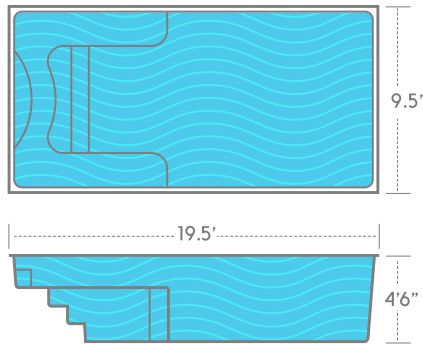

Pool Size

9.5' x 19.5' 4'6"

1. Elongated benches can be outfitted with spa jets.
2. **Flat bottom.** The 4'6" depth makes it attractive for gathering guests.
3. Non-skid surface on the floor, benches, and steps.
4. Auto-cover ready design.
5. **Swim jet system-ready.** Ideal design to be equipped with a swim jet system like Badu®

THURSDAY POOLS
Your weekend starts early with us

Sea Turtle

9.5' x 19.5' 4'6"

Nine Layers Of Strength

The Composite Sandwich of Awesomeness

Let's think of a fiberglass pool shell as a huge sandwich. A sandwich is a composite, which basically means it's made up of different materials. Each material is applied in layers with the goal of giving the entire sandwich maximum flavor.