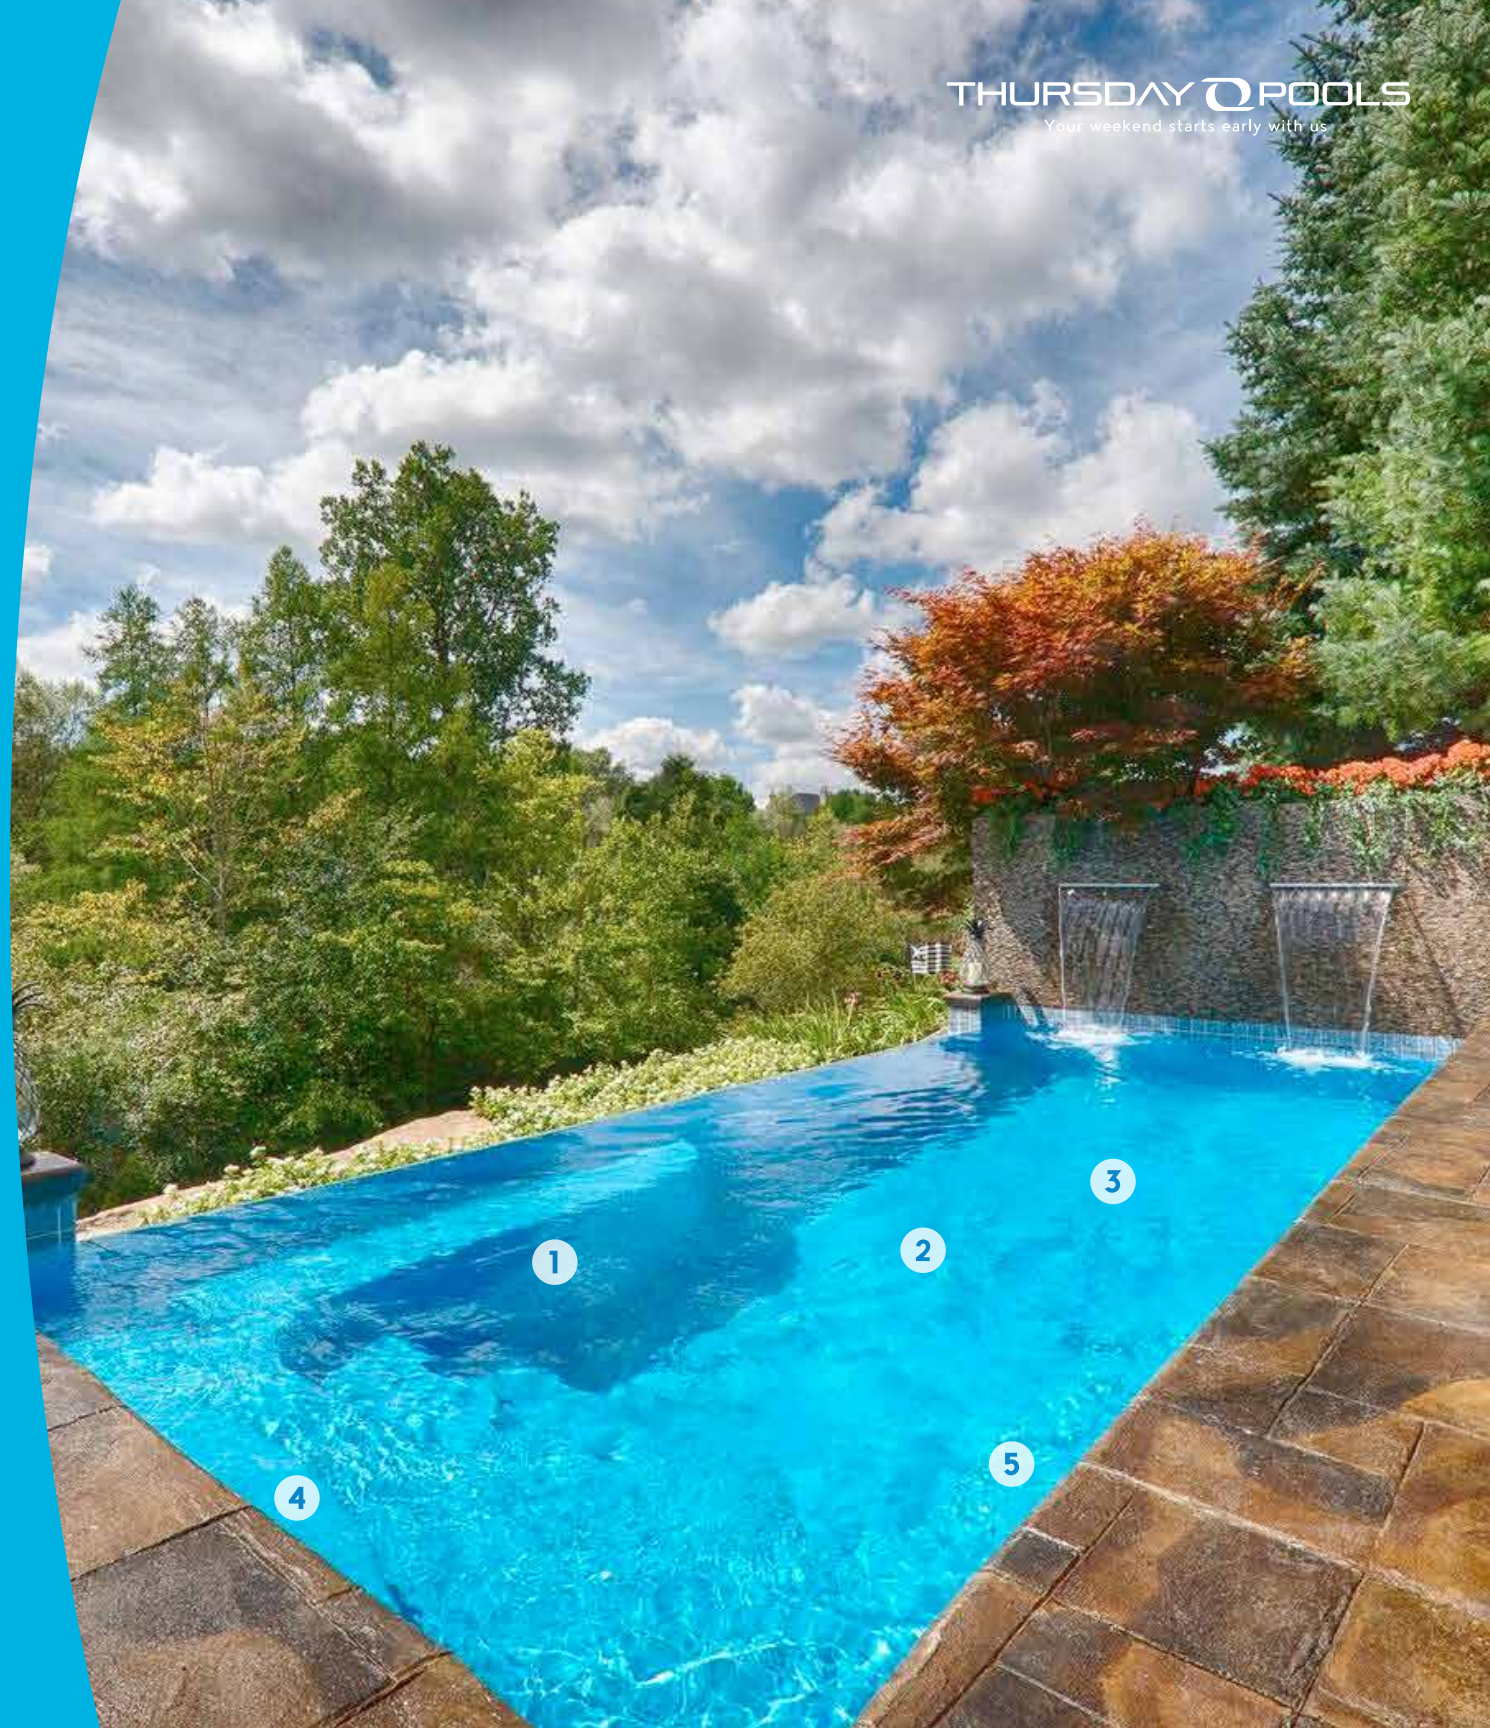

Sea Turtle

Our Sea Turtle will fit in just about any backyard and it's a party waiting to happen. Because of the uniform depth throughout, everyone can stand and chat. Or, they can have a seat on a comfortable bench. Either way, it's easy to socialize and catch up after a busy day. And if you want to kick it up a notch, our Sea Turtle is built ready to add in a swim jet system!

Pool Size

9.5' x 19.5' 4'6"

1. Elongated benches can be outfitted with spa jets.
2. **Flat bottom.** The 4'6" depth makes it attractive for gathering guests.
3. Non-skid surface on the floor, benches, and steps.
4. Auto-cover ready design.
5. **Swim jet system-ready.** Ideal design to be equipped with a swim jet system like Badu®

THURSDAY POOLS
Your weekend starts early with us

Sea Turtle

9.5' x 19.5' 4'6"

Nine Layers Of Strength

The Composite Sandwich of Awesomeness

Let's think of a fiberglass pool shell as a huge sandwich. A sandwich is a composite, which basically means it's made up of different materials. Each material is applied in layers with the goal of giving the entire sandwich maximum flavor.