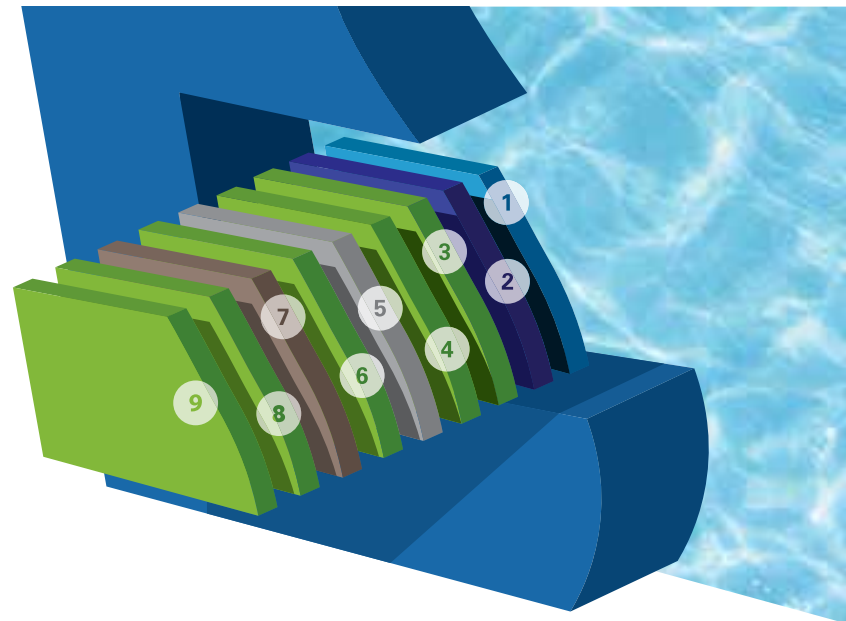

Sea Turtle

Our Sea Turtle will fit in just about any backyard and it's a party waiting to happen. Because of the uniform depth throughout, everyone can stand and chat. Or, they can have a seat on a comfortable bench. Either way, it's easy to socialize and catch up after a busy day. And if you want to kick it up a notch, our Sea Turtle is built ready to add in a swim jet system!

Pool Size

9.5' x 19.5' 4'6"

1. Elongated benches can be outfitted with spa jets.
2. **Flat bottom.** The 4'6" depth makes it attractive for gathering guests.
3. Non-skid surface on the floor, benches, and steps.
4. Auto-cover ready design.
5. **Swim jet system-ready.** Ideal design to be equipped with a swim jet system like Badu®

THURSDAY POOLS
Your weekend starts early with us

Sea Turtle

9.5' x 19.5' 4'6"

Nine Layers Of Strength

The Composite Sandwich of Awesomeness

Let's think of a fiberglass pool shell as a huge sandwich. A sandwich is a composite, which basically means it's made up of different materials. Each material is applied in layers with the goal of giving the entire sandwich maximum flavor.

Such is the case with a fiberglass pool. It's a composite. It's manufactured in multiple layers with each layer serving to maximize the strength and durability of the entire structure. In other words, our fiberglass pool is thought of as a sandwich of strength. Hence, we affectionately refer to our unique manufacturing methodology as our **Composite Sandwich of Awesomeness**.